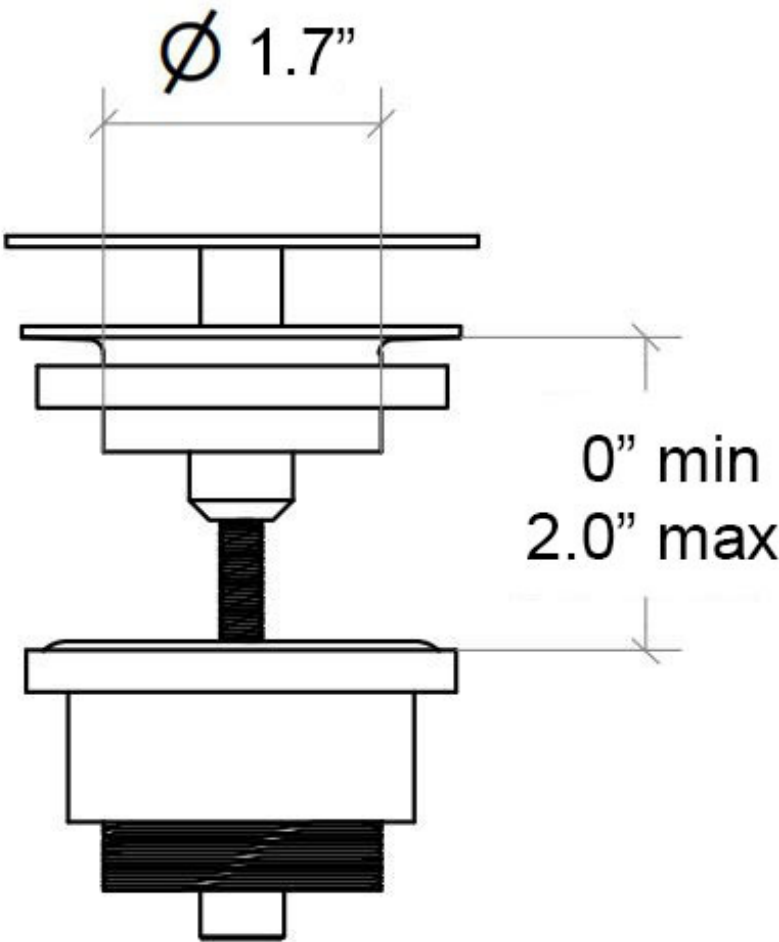

**Features**

- Free Waste Drain (Always Open)
- Without Overflow
- Matte Black Finish
- Solid Brass Base
- Made in Italy

**WSBC 53976.22**

**SKU# | Option:**

- WSBC 53976.22 | Matte Black

**Finishes**

 Matte Black

<p><b>Collection</b> WSBC Fittings</p>	<p><b>Model  </b> WSBC 53976.22</p>	<p>Dimensions Metric <i>1 inch = 2.54 cm</i> <i>1 inch = 25.4 mm</i></p>	 <p>1051 Lea Drive - Collegeville, PA 19426 Tel. 215 513 9400 - Fax 610 831 0215 <a href="http://www.wsbatchcollections.com">www.wsbatchcollections.com</a> - <a href="mailto:info@wsbatchcollectins.com">info@wsbatchcollectins.com</a></p>
--	---	--	---

# Product Specs Sheets

**Collection**  
WSBC Fittings

**Model** |  
WSBC 53976.22

Dimensions Metric  
*1 inch = 2.54 cm*  
*1 inch = 25.4 mm*

**WS**®  
**BATH**  
**COLLECTIONS**

1051 Lea Drive - Collegeville, PA 19426  
Tel. 215 513 9400 - Fax 610 831 0215  
[www.ws bathcollections.com](http://www.ws bathcollections.com) - [info@ws bathcollectins.com](mailto:info@ws bathcollectins.com)